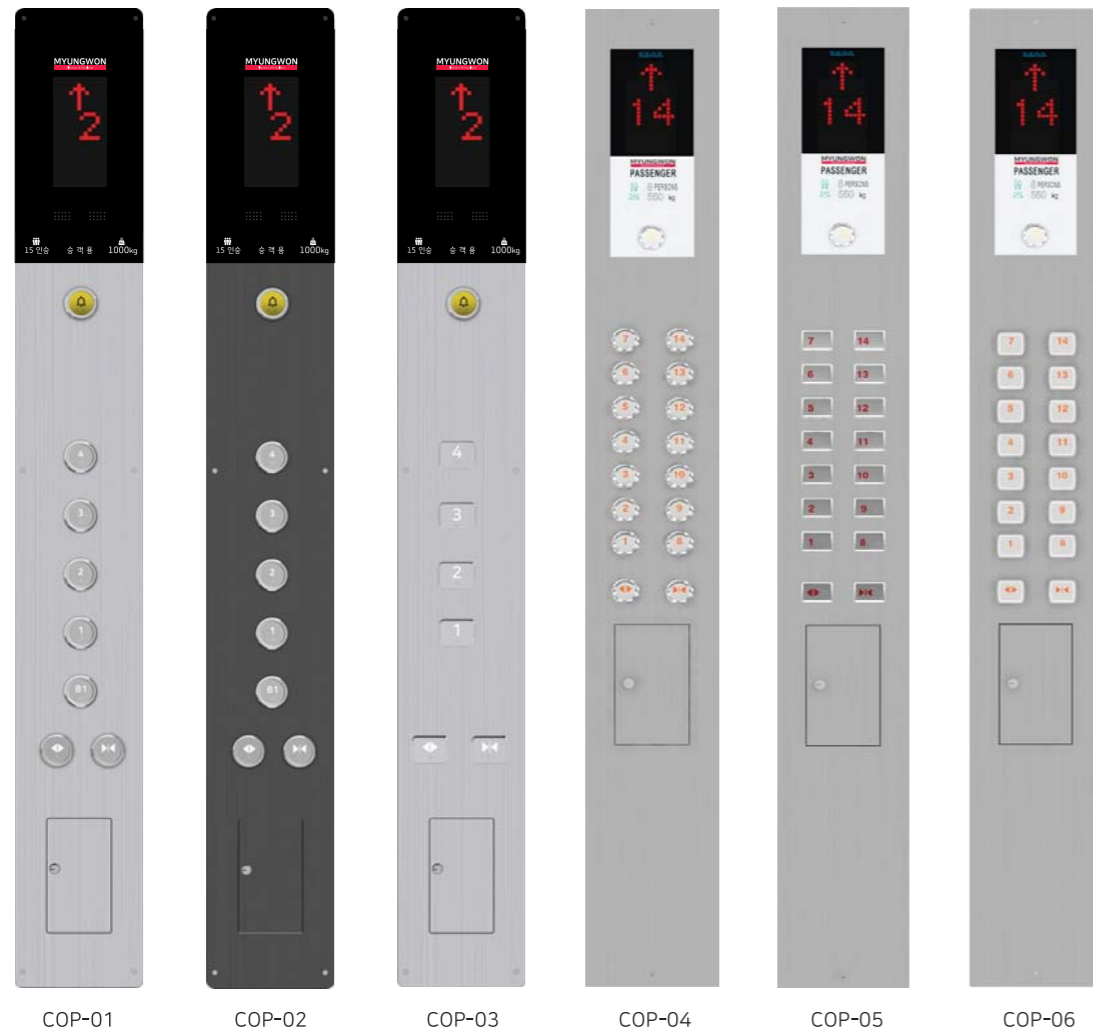

Front View

Rear View

출입구사양 | Entrance Specification

기준층 | Main Entrance

홀도어 Hall Door	Moon Wave
잠 Jamb	Stainless Steel Hairline

기타층 | Typical Floors

홀도어 Hall Door	Moon Wave
잠 Jamb	Stainless Steel Hairline

Main Entrance

Other Entrance

Fixtures Design

Car Operation Panel

Fixtures Design

Hall Button

Inserting Type

Mounting Type

CPI & HPI