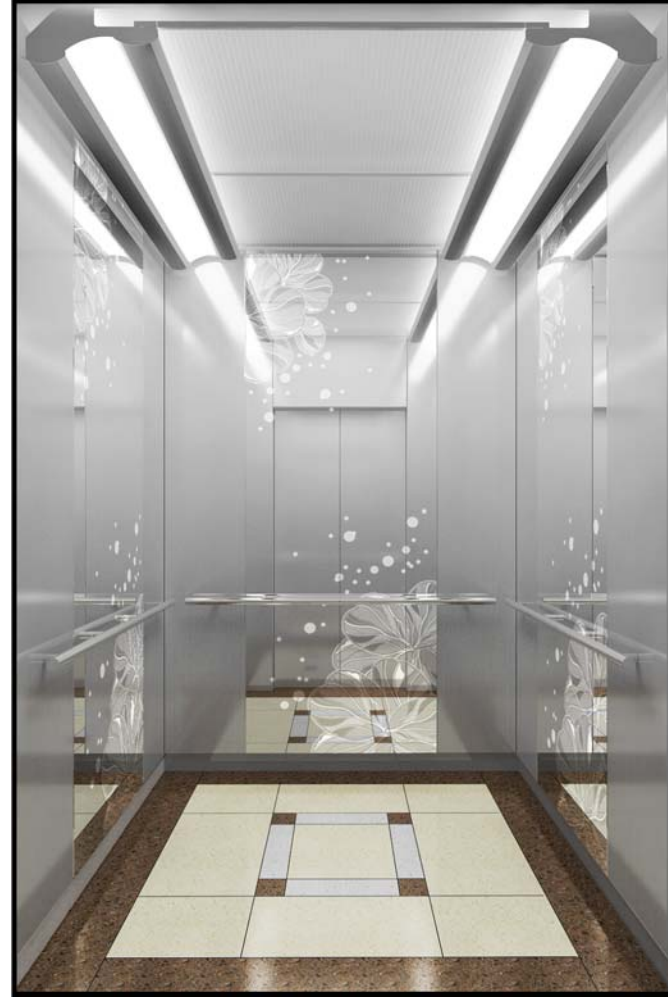

Main Entrance

Other Entrance

MY-14

케이지사양 | Cage Specification

천정 Ceiling	Aluminium / Polycarbonate
카벽 Car Wall	Stainless Steel Mirror Nano Etching / Stainless Steel Hairline
카도어 Car Door	Stainless Steel Mirror Nano Etching
핸드레일 Handrail	1 Pipe(Stainless Steel Pipe)
바닥재 Floor	데코타일(DECO Tile)

Front View

Rear View

출입구사양 | Entrance Specification

기준층 | Main Entrance

홀도어 Hall Door	Stainless Steel Mirror Nano Etching
잠 Jamb	Stainless Steel Mirror

기타층 | Typical Floors

홀도어 Hall Door	Stainless Steel Mirror Nano Etching
잠 Jamb	Stainless Steel Mirror