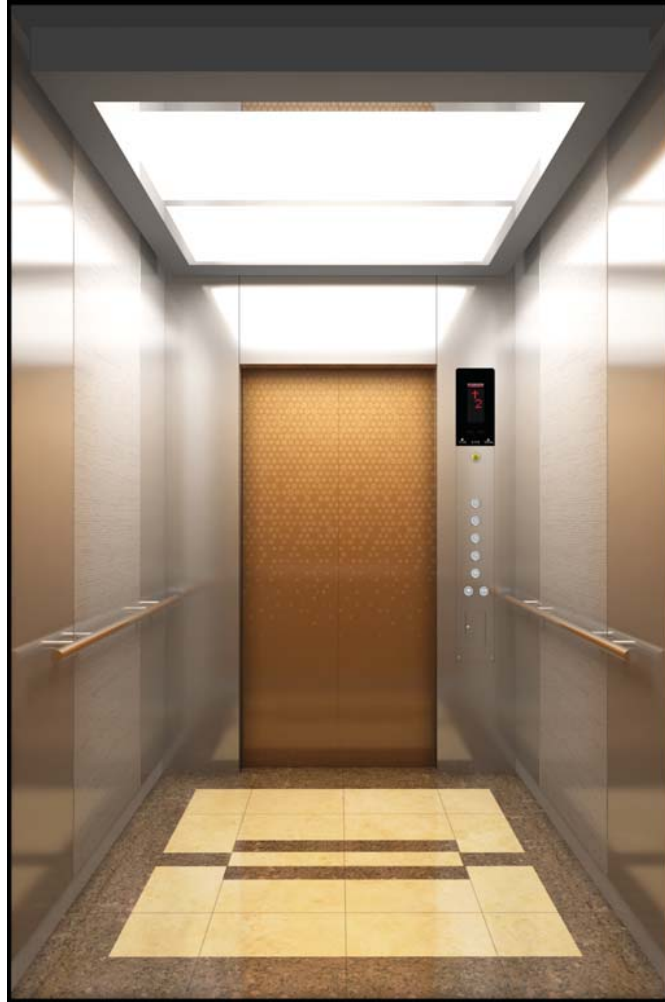

Front View

Rear View

출입구사양 | Entrance Specification

기준층 | Main Entrance

홀도어 Hall Door	G-Hairline Bronze
잠 Jamb	Stainless Steel Hairline

기타층 | Typical Floors

홀도어 Hall Door	G-Hairline Bronze
잠 Jamb	Stainless Steel Hairline

기준층 | Main Entrance

기타층 | Typical Floors

MY-18

케이지사양 | Cage Specification

천정 Ceiling	Painted Steel / Stainless Steel Mirror
카벽 Car Wall	Hanabi / Stainless Steel Bead / G-Hairline Silver
카도어 Car Door	Hanabi
핸드레일 Handrail	1 Pipe(Stainless Steel Pipe)
바닥재 Floor	데코타일(DECO Tile)

Front View

Rear View

출입구사양 | Entrance Specification

기준층 | Main Entrance
홀도어 | Hall Door
Hanabi
잠 | Jamb
Stainless Steel Hairline

기타층 | Typical Floors
홀도어 | Hall Door
Hanabi
잠 | Jamb
Stainless Steel Hairline