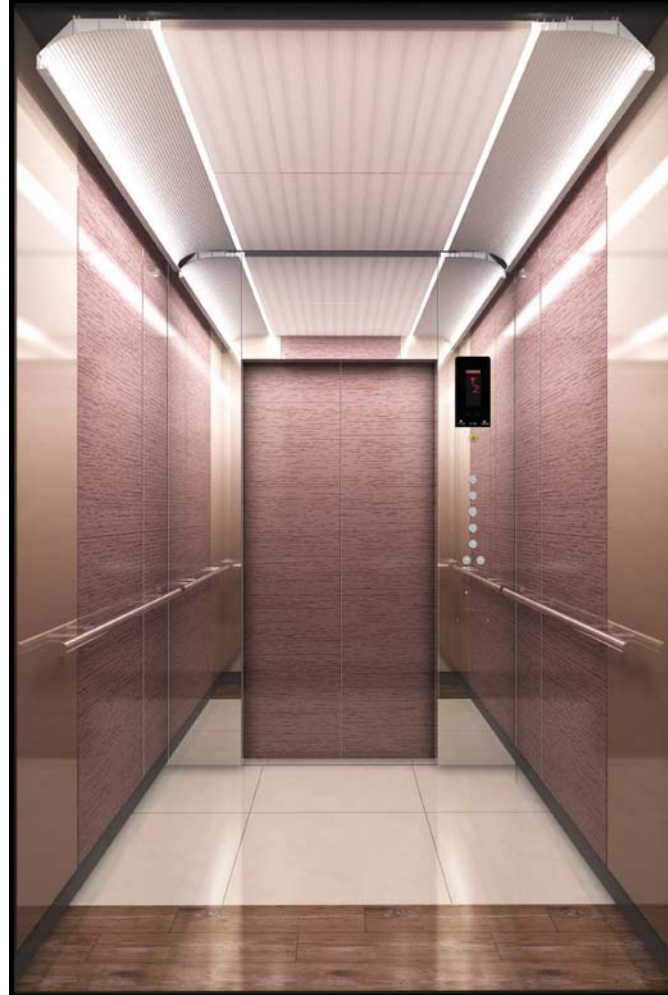

Front View

Rear View

출입구사양 | Entrance Specification

기준층 | Main Entrance
홀도어 | Hall Door
Stainless Steel Mirror Pattern Bead
잠 | Jamb
Stainless Steel Mirror

기타층 | Typical Floors
홀도어 | Hall Door
Stainless Steel Mirror Pattern Bead
잠 | Jamb
Stainless Steel Mirror

Main Entrance

Other Entrance

MY-17

케이지사양 | Cage Specification

천정 Ceiling	Aluminium / LED / Polycarbonate
카벽 Car Wall	G-Hairline Bronze / T-Steel Vibration / Stainless Steel Mirror
카도어 Car Door	G-Hairline Bronze
핸드레일 Handrail	1 Pipe(Stainless Steel Pipe)
바닥재 Floor	데코타일(DECO Tile)

Front View

Rear View

출입구사양 | Entrance Specification

기준층 | Main Entrance

홀도어 Hall Door	G-Hairline Bronze
잠 Jamb	Stainless Steel Hairline

기타층 | Typical Floors

홀도어 Hall Door	G-Hairline Bronze
잠 Jamb	Stainless Steel Hairline