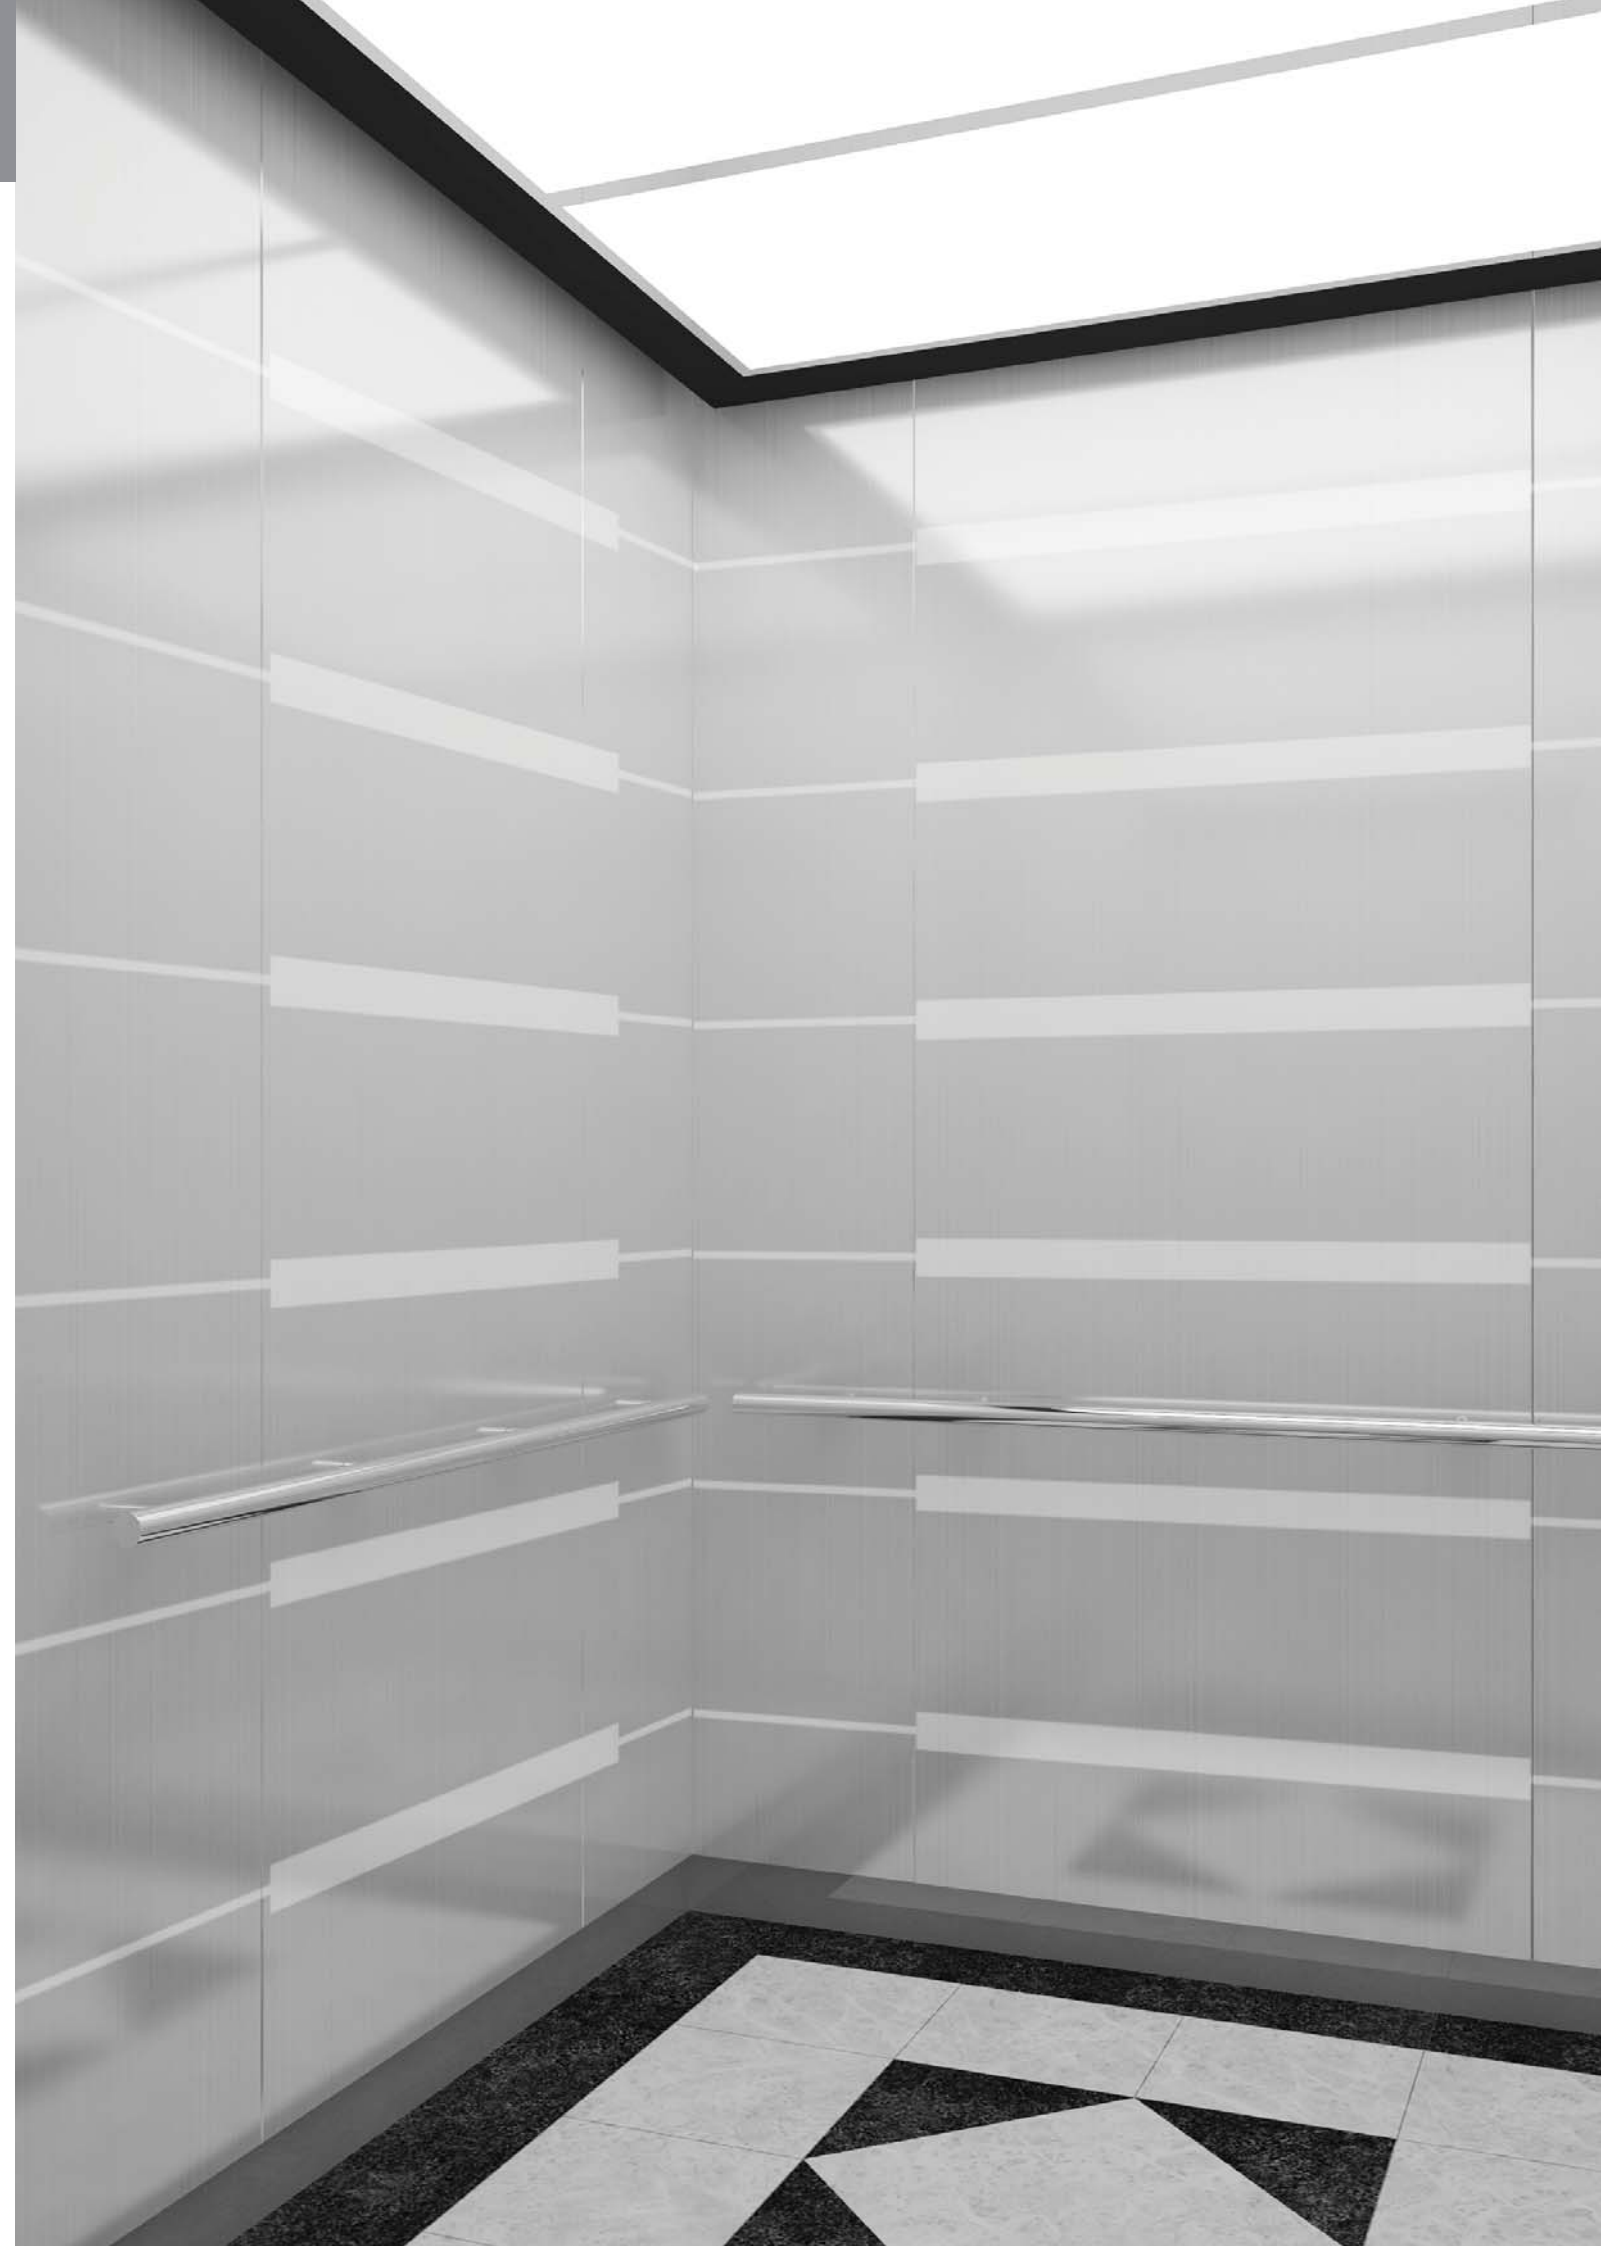

기준층 | Main Entrance

기타층 | Typical Floors

MY-12

케이지사양 | Cage Specification

천정 Ceiling	Mirror / Painted Steel / Acrylic
카벽 Car Wall	Stainless Steel Hairline Etching
카도어 Car Door	Stainless Steel Hairline Etching
핸드레일 Handrail	1 Pipe(Stainless Steel Pipe)
바닥재 Floor	데코타일(DECO Tile)

Front View

Rear View

출입구사양 | Entrance Specification

기준층 | Main Entrance

홀도어 Hall Door	Stainless Steel Hairline Etching
잠 Jamb	Stainless Steel Hairline

기타층 | Typical Floors

홀도어 Hall Door	Stainless Steel Hairline Etching
잠 Jamb	Stainless Steel Hairline

기준층 | Main Entrance

기타층 | Typical Floors

MY-13

케이지사양 | Cage Specification

천정 Ceiling	Painted Steel / Acrylic / Mirror
카벽 Car Wall	Stainless Steel Hairline Etching / Stainless Steel Hairline
카도어 Car Door	Stainless Steel Hairline Etching
핸드레일 Handrail	1 Pipe(Stainless Steel Pipe)
바닥재 Floor	데코타일(DECO Tile)