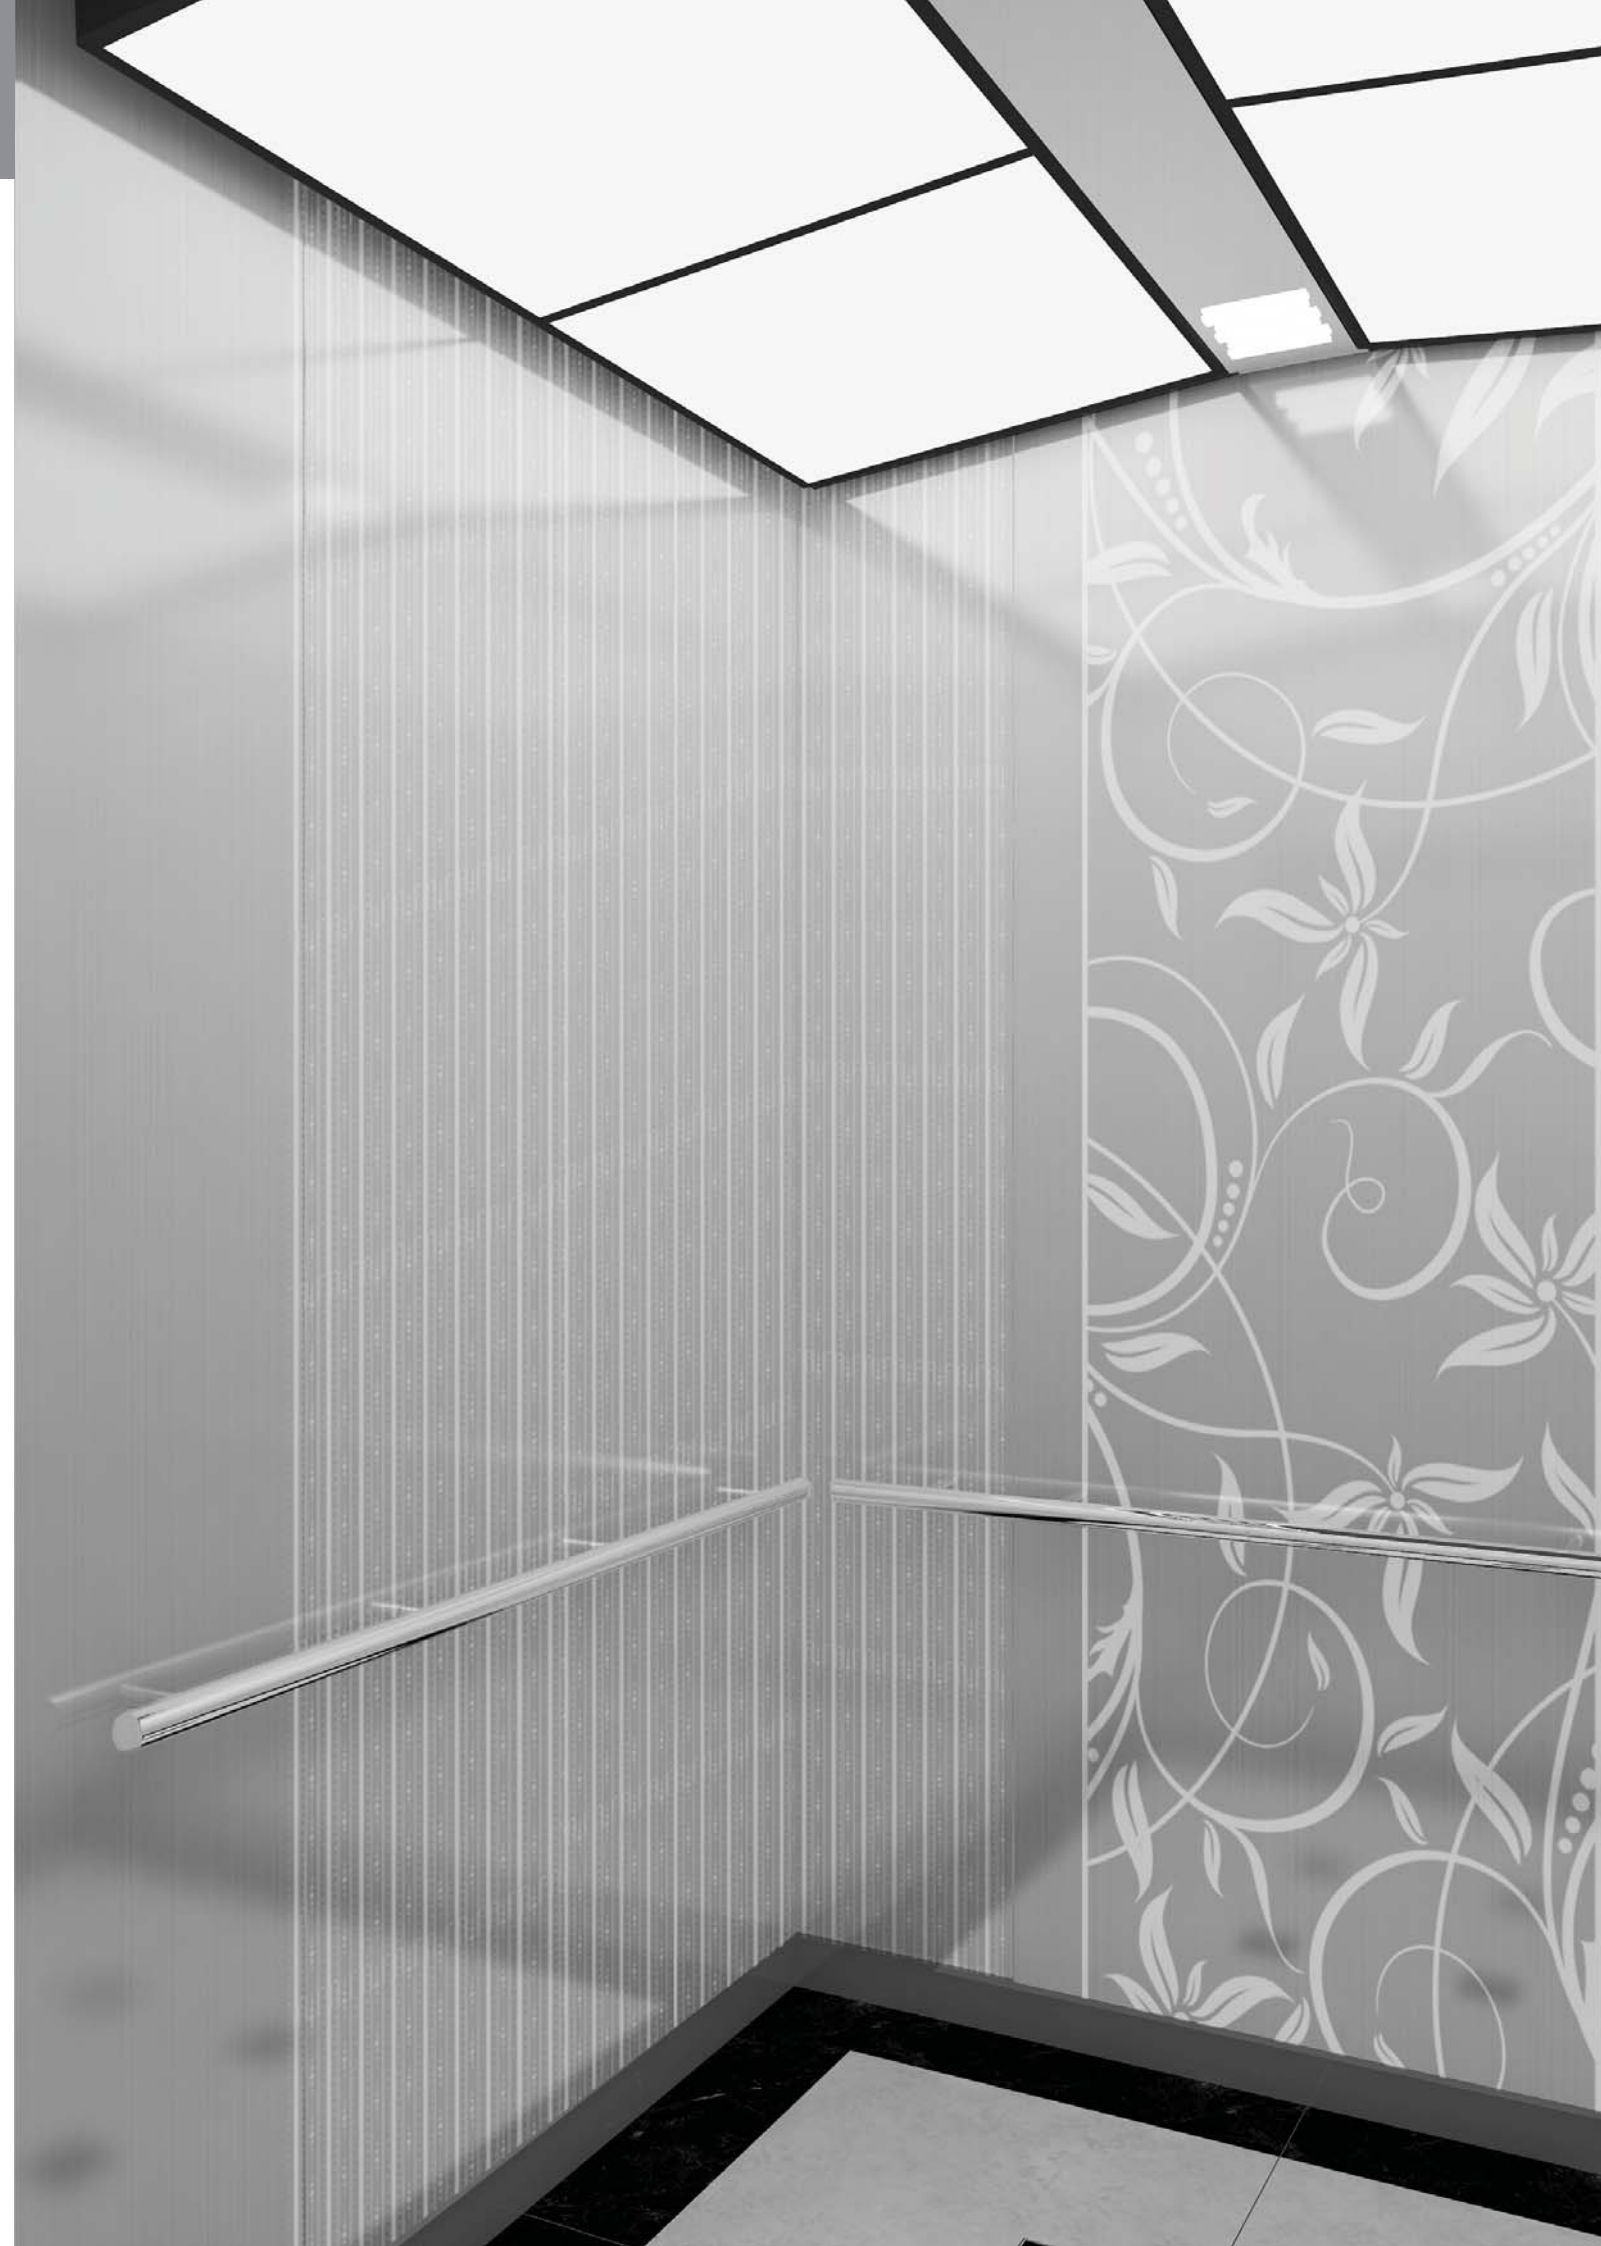

Front View

Rear View

출입구사양 | Entrance Specification

기준층 | Main Entrance

홀도어 | Hall Door
Stainless Steel Hairline Etching
잡 | Jamb
Stainless Steel Hairline

기타층 | Typical Floors

홀도어 | Hall Door
Stainless Steel Hairline Etching
잡 | Jamb
Stainless Steel Hairline

기준층 | Main Entrance

기타층 | Typical Floors

MY-12

케이지사양 | Cage Specification

천정 Ceiling	Mirror / Painted Steel / Acrylic
카벽 Car Wall	Stainless Steel Hairline Etching
카도어 Car Door	Stainless Steel Hairline Etching
핸드레일 Handrail	1 Pipe(Stainless Steel Pipe)
바닥재 Floor	데코타일(DECO Tile)

Front View

Rear View

출입구사양 | Entrance Specification

기준층 | Main Entrance

홀도어 Hall Door	Stainless Steel Hairline Etching
잠 Jamb	Stainless Steel Hairline

기타층 | Typical Floors

홀도어 Hall Door	Stainless Steel Hairline Etching
잠 Jamb	Stainless Steel Hairline