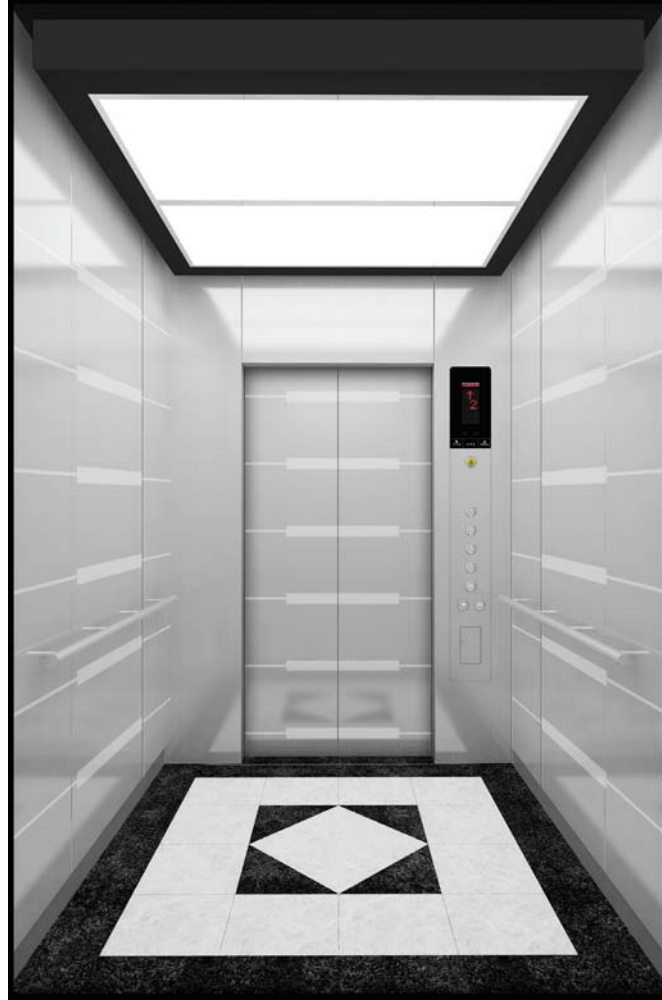

Front View

Rear View

출입구사양 | Entrance Specification

기준층 | Main Entrance

홀도어 | Hall Door
Stainless Steel Hairline Etching
잡 | Jamb
Stainless Steel Hairline

기타층 | Typical Floors

홀도어 | Hall Door
Stainless Steel Hairline Etching
잡 | Jamb
Stainless Steel Hairline

기준층 | Main Entrance

기타층 | Typical Floors

MY-12

케이지사양 | Cage Specification

천정 Ceiling	Mirror / Painted Steel / Acrylic
카벽 Car Wall	Stainless Steel Hairline Etching
카도어 Car Door	Stainless Steel Hairline Etching
핸드레일 Handrail	1 Pipe(Stainless Steel Pipe)
바닥재 Floor	데코타일(DECO Tile)

Front View

Rear View

출입구사양 | Entrance Specification

기준층 | Main Entrance

홀도어 Hall Door	Stainless Steel Hairline Etching
잠 Jamb	Stainless Steel Hairline

기타층 | Typical Floors

홀도어 Hall Door	Stainless Steel Hairline Etching
잠 Jamb	Stainless Steel Hairline