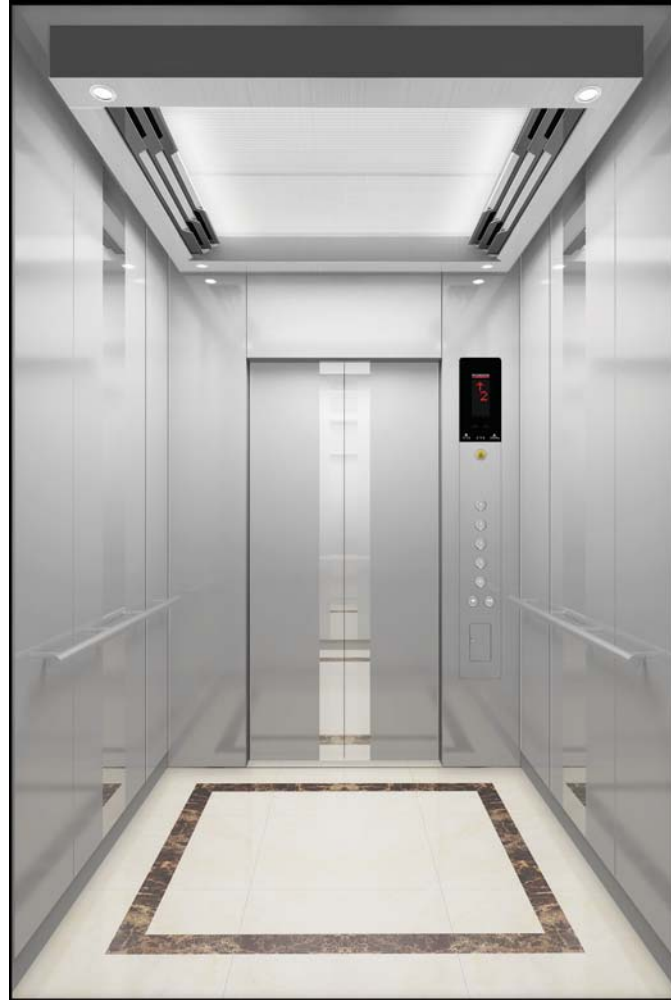

Front View

Rear View

출입구사양 | Entrance Specification

기준층 | Main Entrance

홀도어 Hall Door	Stainless Steel Mirror Nano Etching
잠 Jamb	Stainless Steel Mirror

기타층 | Typical Floors

홀도어 Hall Door	Stainless Steel Mirror Nano Etching
잠 Jamb	Stainless Steel Mirror

Main Entrance

Other Entrance

MY-15

케이지사양 | Cage Specification

천정 Ceiling	Hairline / LED / Polycarbonate / Down Light
카벽 Car Wall	Stainless Steel Mirror Pattern Bead / Stainless Steel Mirror Bead
카도어 Car Door	Stainless Steel Mirror Pattern Bead
핸드레일 Handrail	1 Pipe(Stainless Steel Pipe)
바닥재 Floor	데코타일(DECO Tile)

Front View

Rear View

출입구사양 | Entrance Specification

기준층 | Main Entrance

홀도어 | Hall Door
Stainless Steel Mirror Pattern Bead
잠 | Jamb
Stainless Steel Hairline

기타층 | Typical Floors

홀도어 | Hall Door
Stainless Steel Mirror Pattern Bead
잠 | Jamb
Stainless Steel Hairline