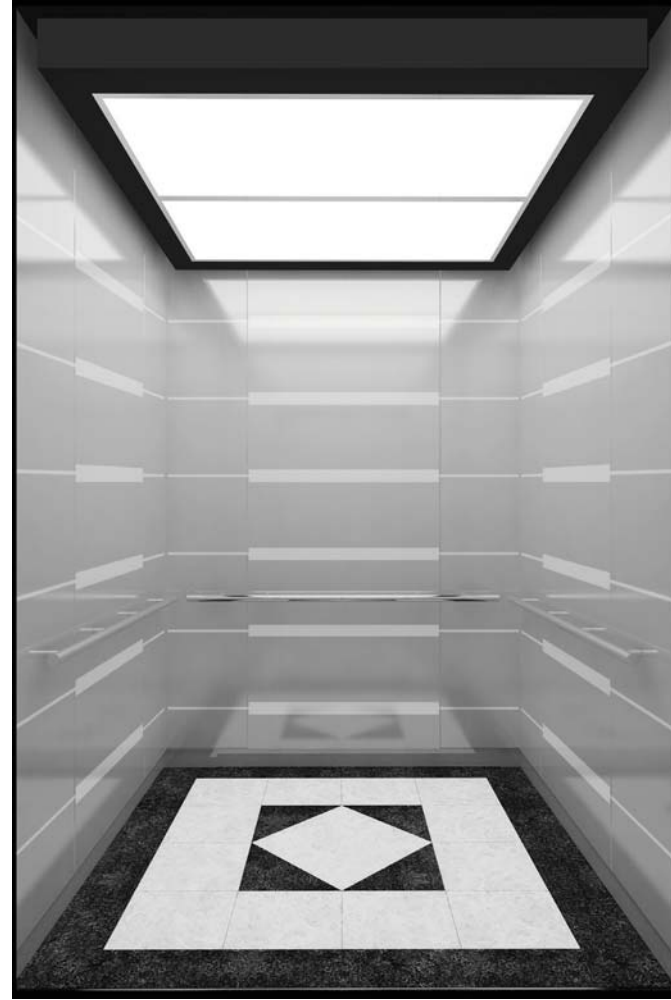

Front View

Rear View

출입구사양 | Entrance Specification

기준층 | Main Entrance

홀도어 | Hall Door
Stainless Steel Hairline Etching
잡 | Jamb
Stainless Steel Hairline

기타층 | Typical Floors

홀도어 | Hall Door
Stainless Steel Hairline Etching
잡 | Jamb
Stainless Steel Hairline

기준층 | Main Entrance

기타층 | Typical Floors

MY-12

케이지사양 | Cage Specification

천정 Ceiling	Mirror / Painted Steel / Acrylic
카벽 Car Wall	Stainless Steel Hairline Etching
카도어 Car Door	Stainless Steel Hairline Etching
핸드레일 Handrail	1 Pipe(Stainless Steel Pipe)
바닥재 Floor	데코타일(DECO Tile)

Front View

Rear View

출입구사양 | Entrance Specification

기준층 | Main Entrance

홀도어 Hall Door	Stainless Steel Hairline Etching
잠 Jamb	Stainless Steel Hairline

기타층 | Typical Floors

홀도어 Hall Door	Stainless Steel Hairline Etching
잠 Jamb	Stainless Steel Hairline