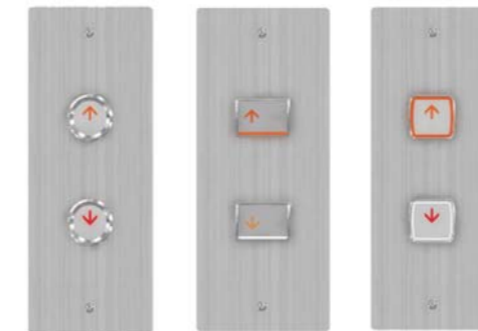

Front View

Rear View

출입구사양 | Entrance Specification

기준층 | Main Entrance

홀도어 Hall Door	Moon Wave
잠 Jamb	Stainless Steel Hairline

기타층 | Typical Floors

홀도어 Hall Door	Moon Wave
잠 Jamb	Stainless Steel Hairline

Main Entrance

Other Entrance

Fixtures Design

Car Operation Panel

Fixtures Design

Hall Button

Inserting Type

Mounting Type

CPI & HPI