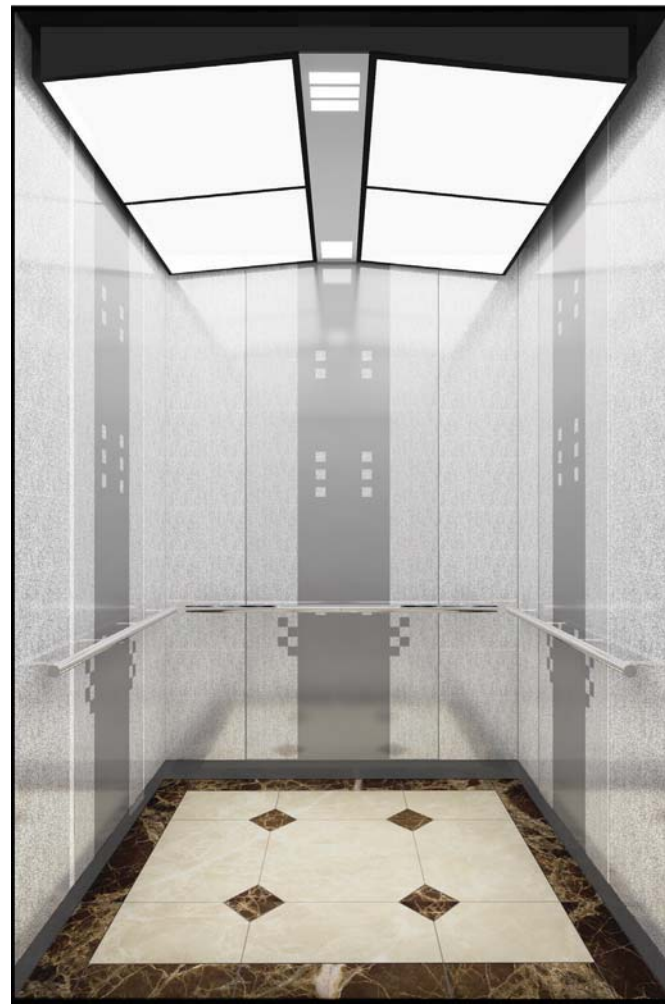

Front View

Rear View

출입구사양 | Entrance Specification

기준층 | Main Entrance

홀도어 Hall Door	Stainless Steel Hairline Etching
잠 Jamb	Stainless Steel Hairline

기타층 | Typical Floors

홀도어 Hall Door	Stainless Steel Hairline Etching
잠 Jamb	Stainless Steel Hairline

기준층 | Main Entrance

기타층 | Typical Floors

MY-13

케이지사양 | Cage Specification

천정 Ceiling	Painted Steel / Acrylic / Mirror
카벽 Car Wall	Stainless Steel Hairline Etching / Stainless Steel Hairline
카도어 Car Door	Stainless Steel Hairline Etching
핸드레일 Handrail	1 Pipe(Stainless Steel Pipe)
바닥재 Floor	데코타일(DECO Tile)

Front View

Rear View

출입구사양 | Entrance Specification

기준층 | Main Entrance
홀도어 | Hall Door
Stainless Steel Hairline Etching
잠 | Jamb
Stainless Steel Hairline

기타층 | Typical Floors
홀도어 | Hall Door
Stainless Steel Hairline Etching
잠 | Jamb
Stainless Steel Hairline